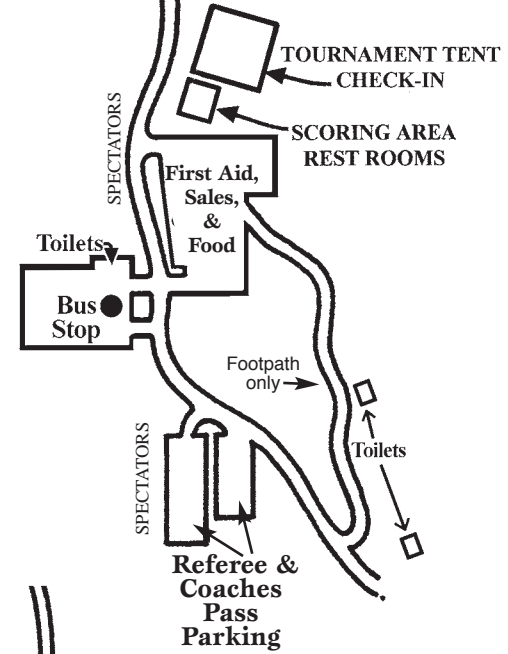

BUS STOP

Welch Center

Health World

BARRINGTON ROAD

There is NO PARKING in Ron Beese Park for the tournament weekend. Please park in indicated black areas only. There is a bus from Health World to fields and a walkway from Prairie Middle School.

Thank You

GROVE AVE.

TOURNAMENT TENT CHECK-IN

SCORING AREA REST ROOMS

First Aid, Sales, & Food

Toilets

Bus Stop

Footpath only

Toilets

SPECTATORS

Referee & Coaches Pass Parking

PRAIRIE MIDDLE SCHOOL

PARK IN INDICATED BLACK AREAS ONLY
NO PARKING on any roadways - cars will be towed

DUNDEE ROAD